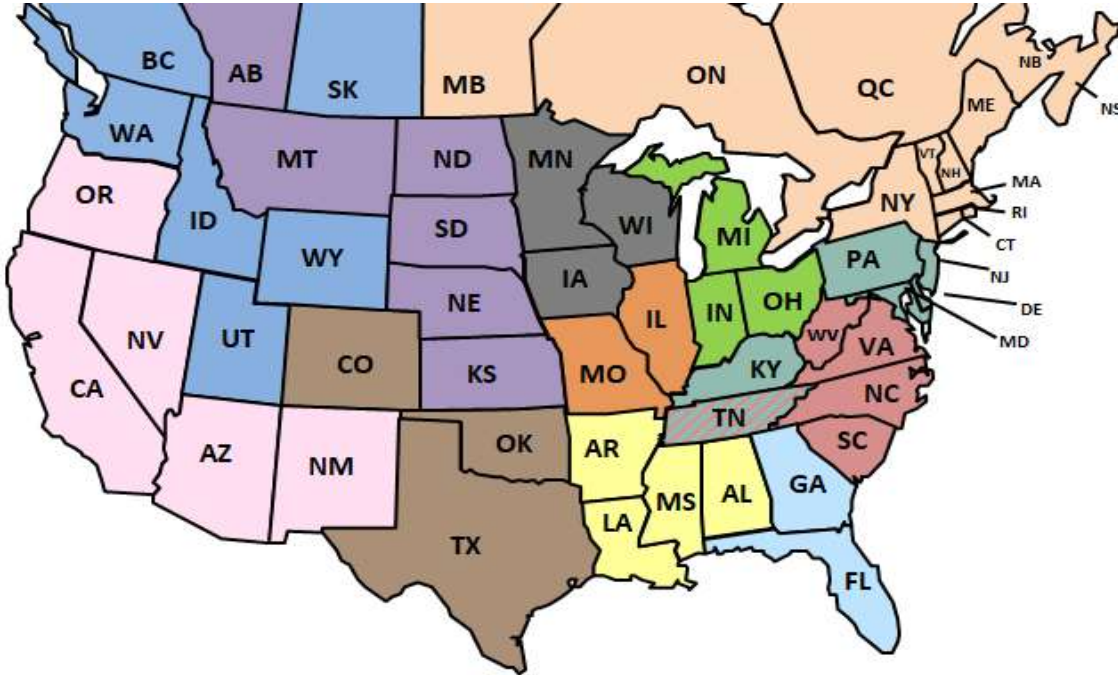

Fleet Solutions Territory Map
Fleet Solutions Help Line: 800-987-8617

Carl Boja, VP Fleet Solutions - West
 440-808-4302
 cboja@ta-petro.com

Michael Stuewe, VP Fleet Solutions - East
 440-899-8395
 mstuewe@ta-petro.com