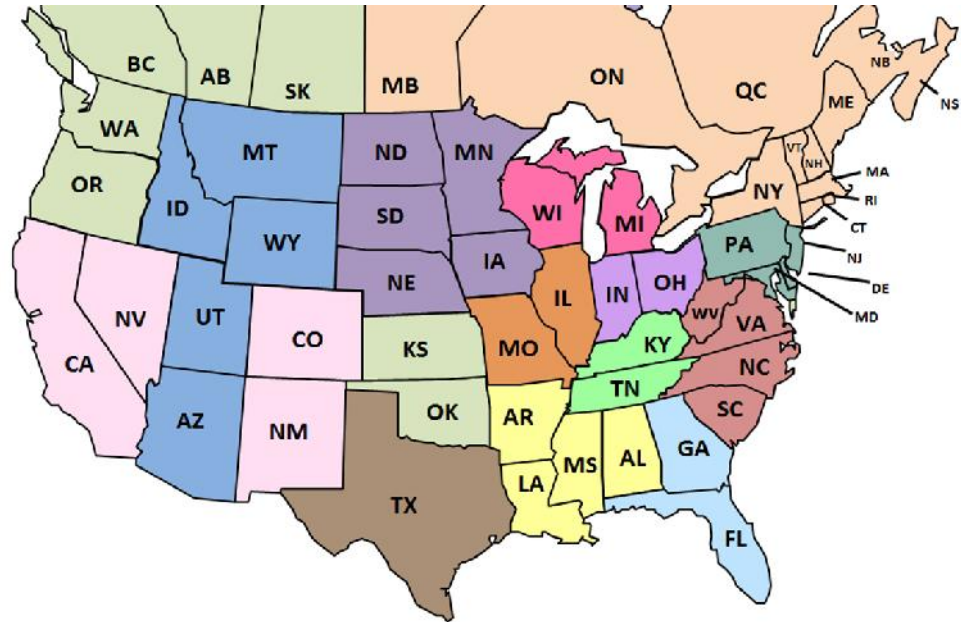

Fleet Solutions Territory Map

TravelCenters of America
Petro Stopping Centers

Fleet Solutions Help Line

Phone: 800-987-8617

Carl Boja, VP Fleet Solutions - West

440-808-4302

cboja@ta-petro.com

Michael Stuewe, VP Fleet Solutions - Central

440-899-8395

mstuewe@ta-petro.com

Dave Stukus, VP Fleet Solutions - East

440-617-8937

dstukus@ta-petro.com

Fleets of 76+ Trucks

West		Central		East	
David Thornton KS, OK, OR, WA, <i>Canada:</i> AB, BC, SK 503-746-3595 dthornton@ta-petro.com		Coni Vander Aarde IA, MN, ND, NE, SD 612-840-7789 cvanderaarde@ta-petro.com	Louis Ule DE, MD, NJ, PA 440-334-3980 lule@ta-petro.com	Rich Stockman CT, MA, ME, NH, NY, RI, VT <i>Canada:</i> MB, NB, NS, ON, QC 508-873-0201 rstockman@ta-petro.com	
Melissa Walund CA, CO, NM, NV 530-227-7685 mwalund@ta-petro.com	Eric Steffens AZ, ID, MT, UT, WY 208-515-6887 esteffens@ta-petro.com	Gene Kanzigg IL, MO 440-725-3977 gkanzigg@ta-petro.com	Ferd Hammack MI, WI 440-502-1422 fhammack@ta-petro.com	Nicki Geraci IN, OH 440-241-7776 ngeraci@ta-petro.com	Stephen McCracken DC, NC, SC, VA, WV 216-299-9977 smccracken@ta-petro.com
Tracy Williams TX 281-841-6223 twilliams@ta-petro.com	Mark Fleming AL, AR, LA, MS 205-260-4983 mfleming@ta-petro.com	Jim Waters Fleet Solutions Specialist & Special Projects 763-258-4871 jwaters@ta-petro.com		Kathy Perry KY, TN 615-382-3005 kperry@ta-petro.com	Ginger Robinson FL, GA 440-539-5099 grobinson@ta-petro.com
Sales Support- West Sue Stevens 440-808-7426 sstevens@ta-petro.com		Sales Support- Central Shelly Pedraza 440-808-4438 spedraza@ta-petro.com		Sales Support- East Anne Kronk 440-808-3052 akronk@ta-petro.com